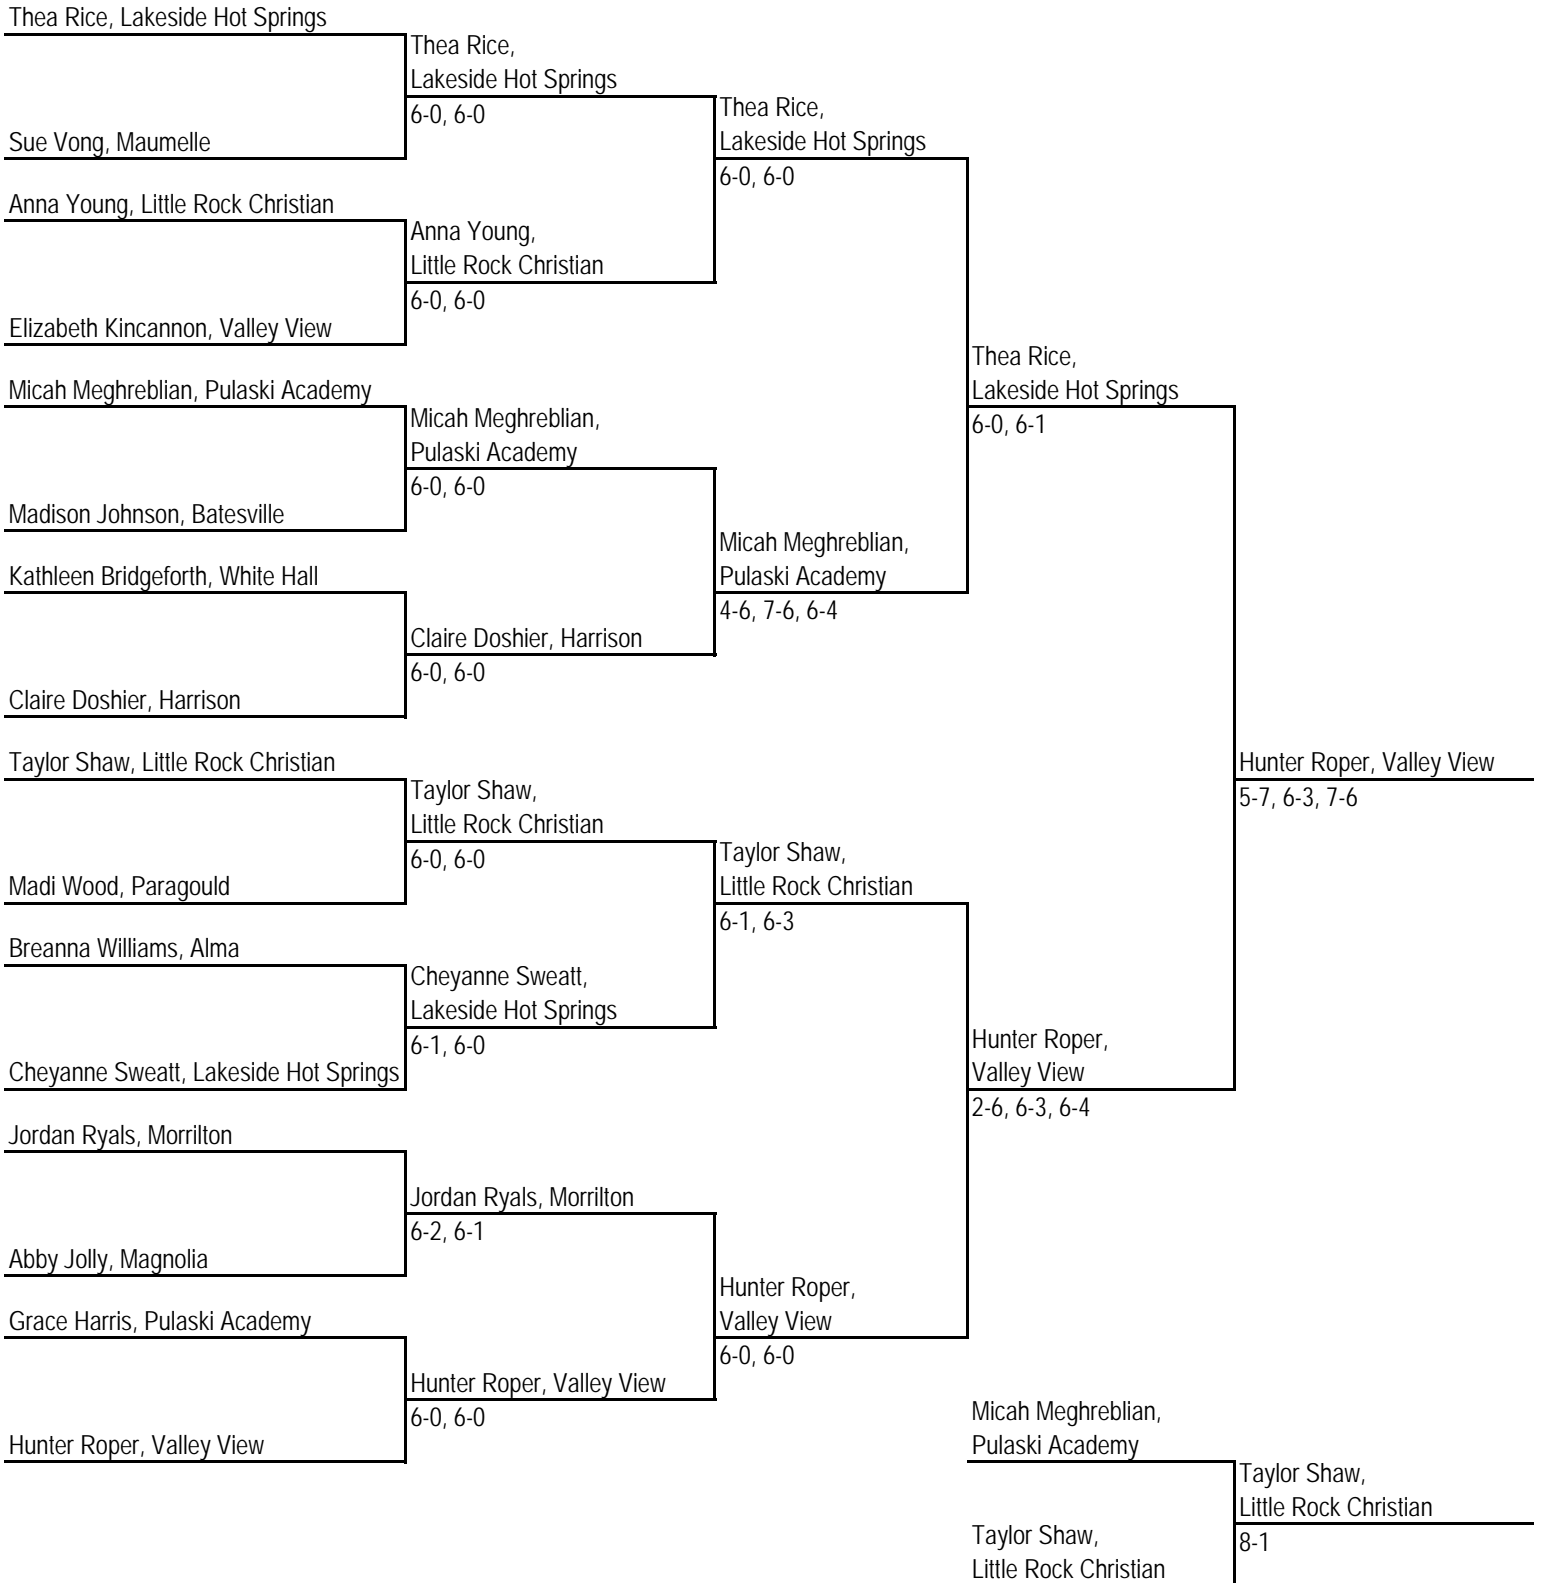

5A Girls Singles

Lakeside, Hot Springs @ Lakeside High

October 17-18

Coaches Meeting 9:00 am 10/17