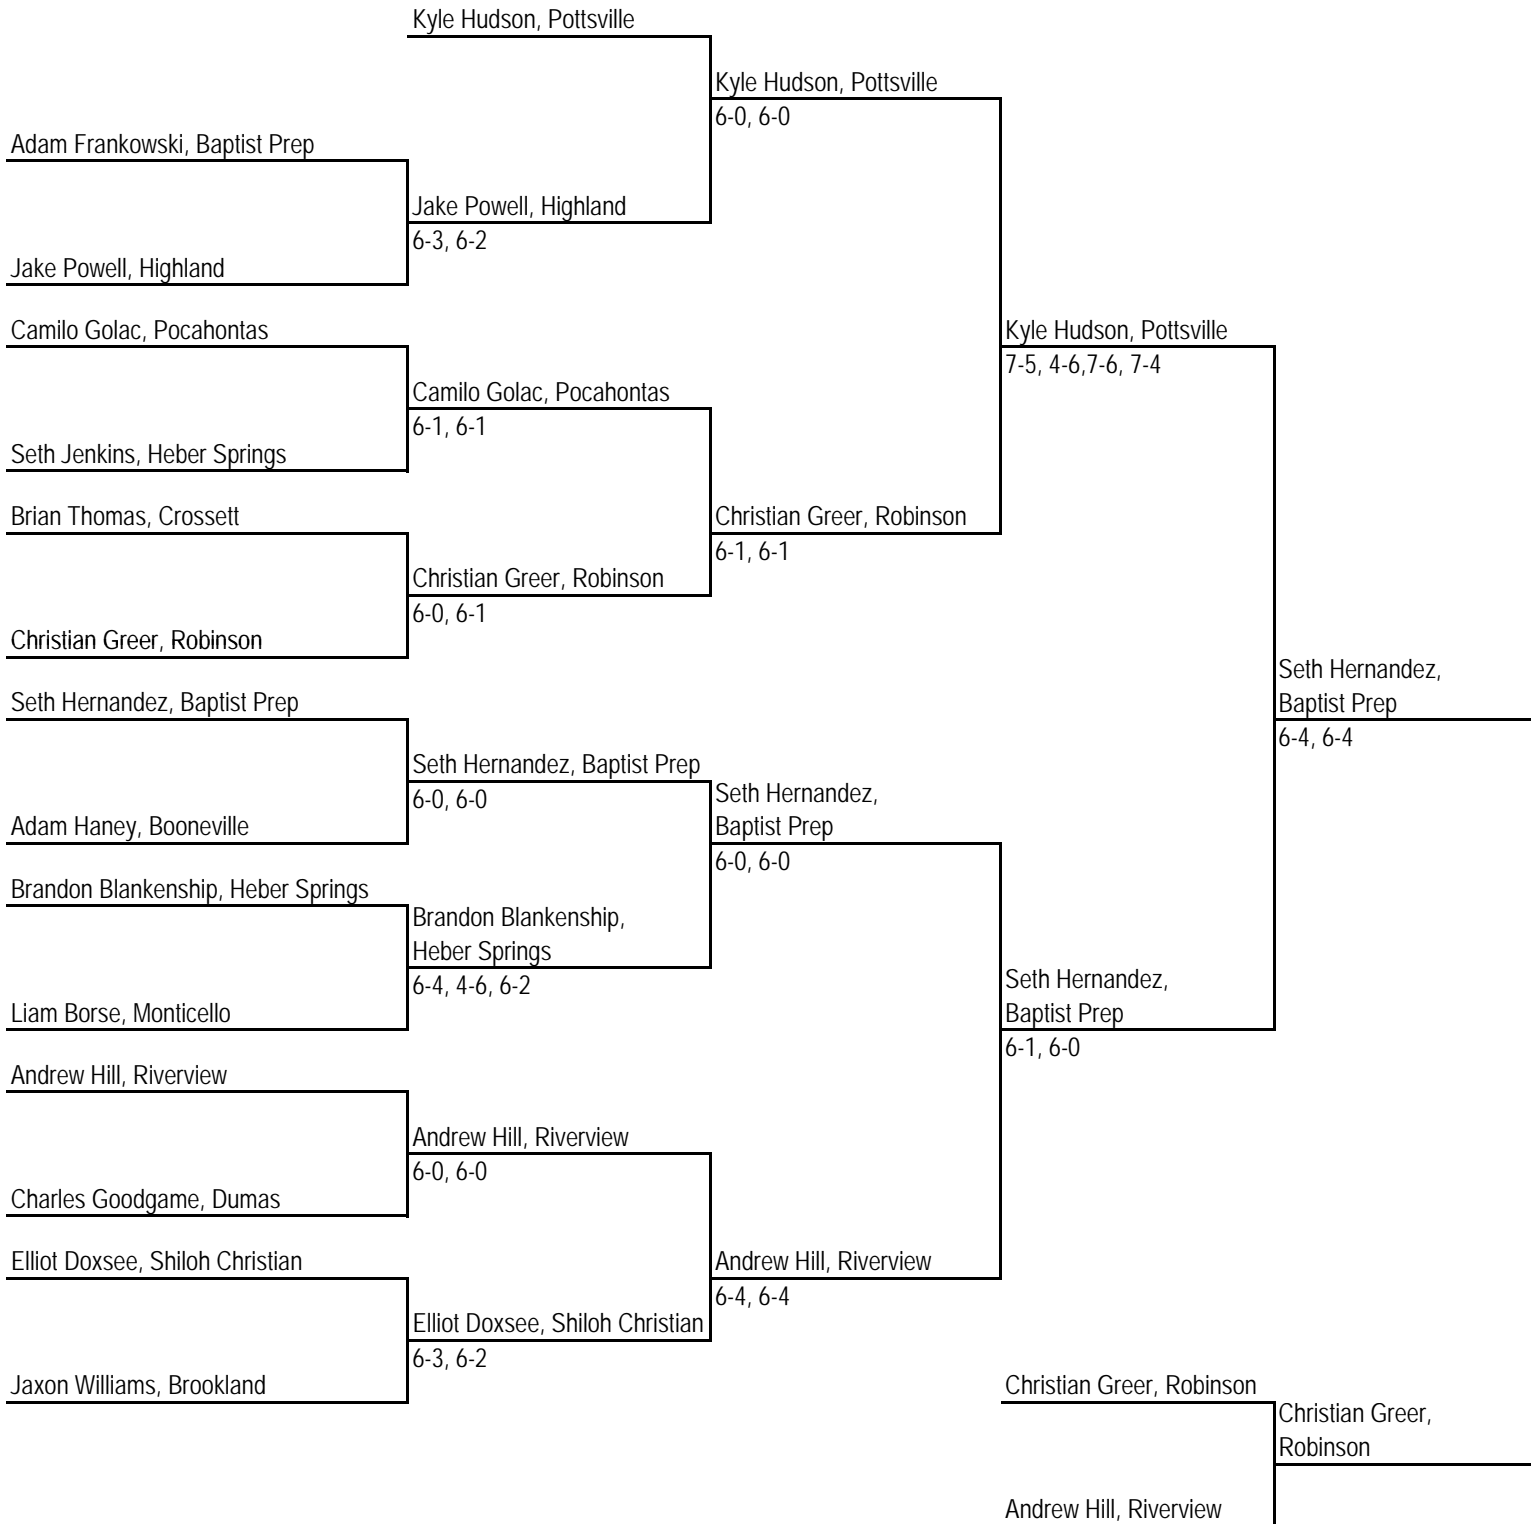

4A Boys Singles

Pottsville @ boys - Russellville High, girls - Arkansas Tech University

October 17-18

Coaches Meeting 9:00am 10/17 @ ATU

4A Boys Doubles

Pottsville @ boys - Russellville High, girls - Arkansas Tech University

October 17-18

Coaches Meeting 9:00am 10/17 @ ATU

4A Girls Singles

Pottsville @ boys - Russellville High, girls - Arkansas Tech University

October 17-18

Coaches Meeting 9:00am 10/17 @ ATU

4A Girls Doubles

Pottsville @ boys - Russellville High, girls - Arkansas Tech University