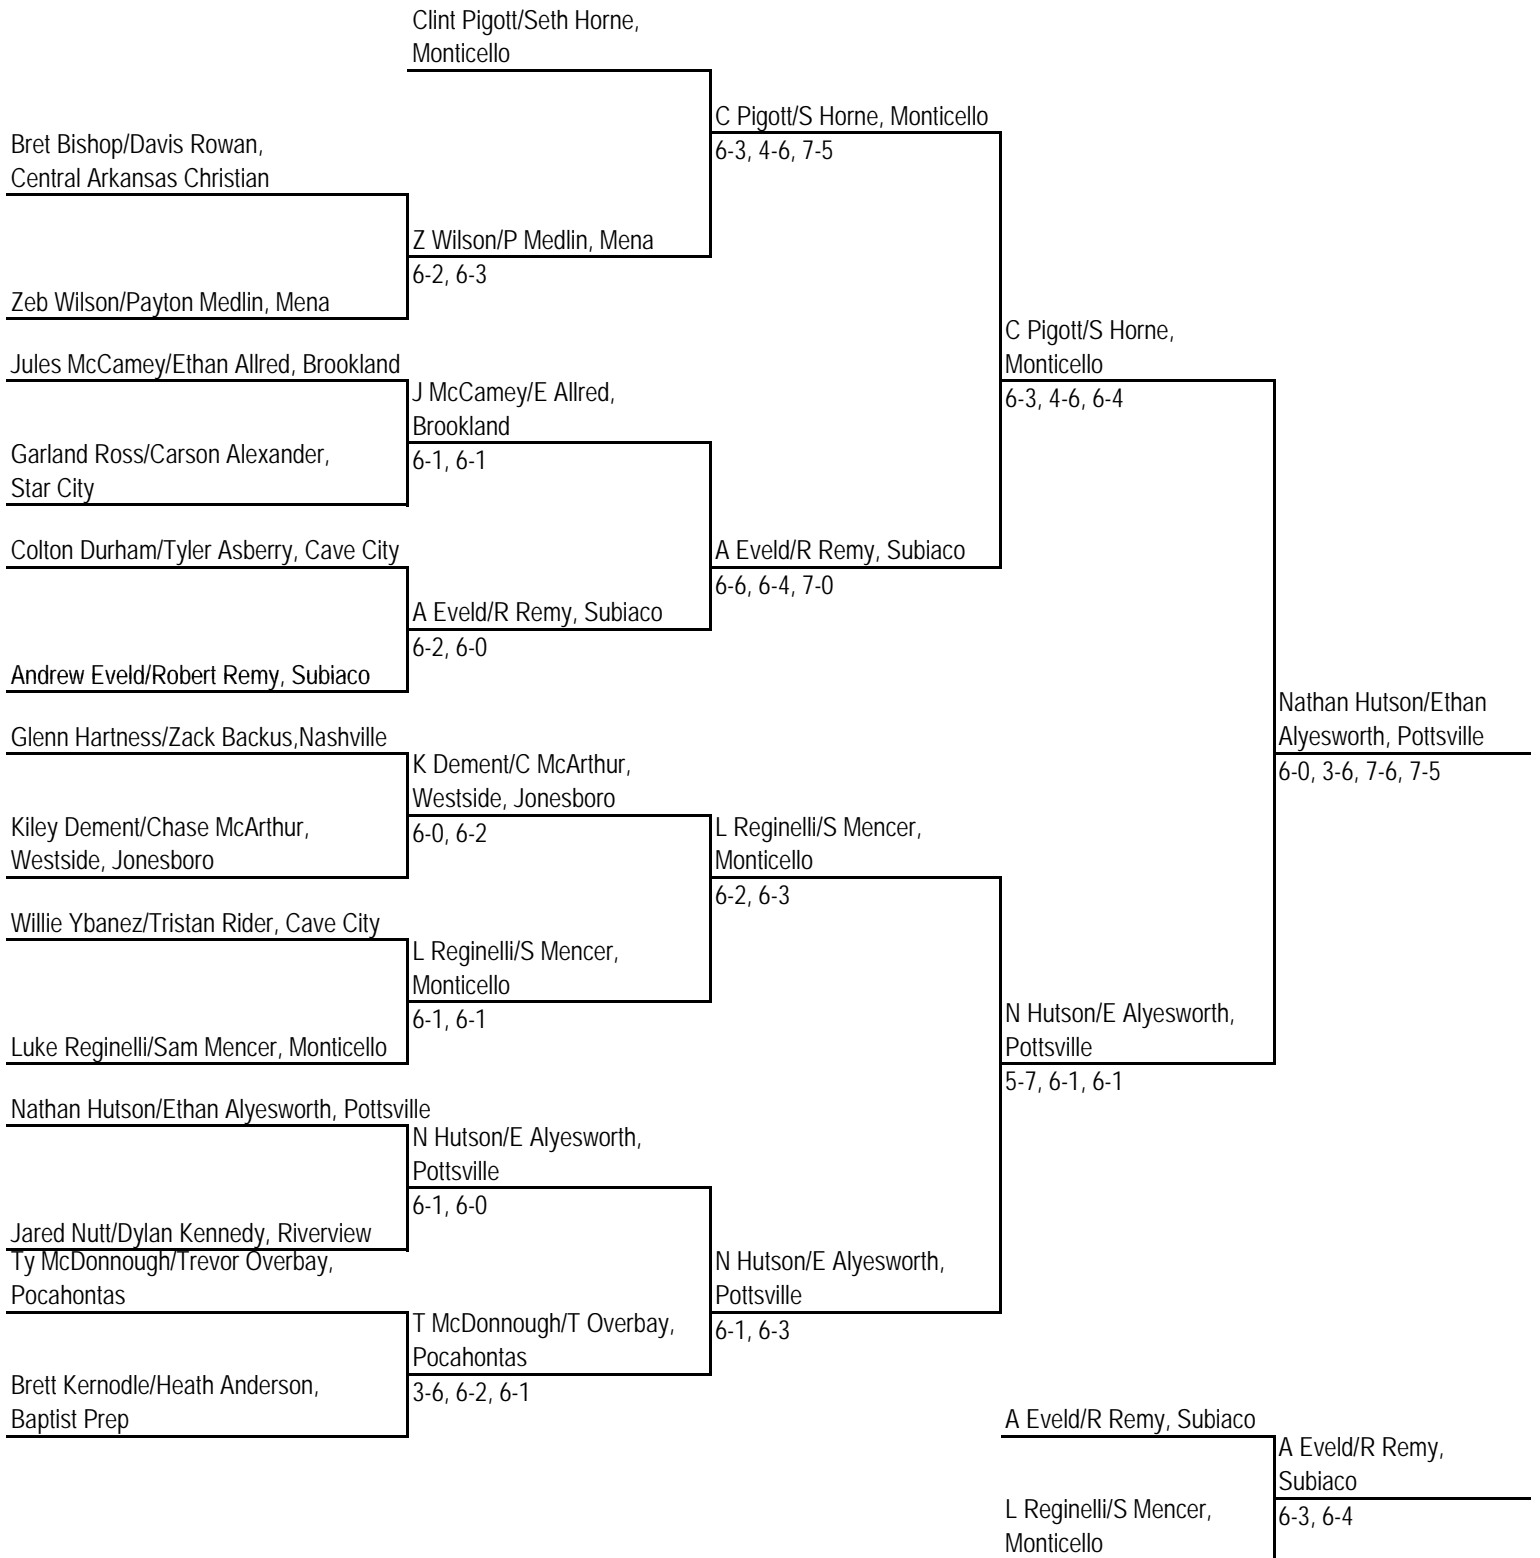

October 17-18

Coaches Meeting 9:00am 10/17 @ ATU

4A Girls Singles

Pottsville @ boys - Russellville High, girls - Arkansas Tech University

October 17-18

Coaches Meeting 9:00am 10/17 @ ATU

4A Girls Doubles

Pottsville @ boys - Russellville High, girls - Arkansas Tech University