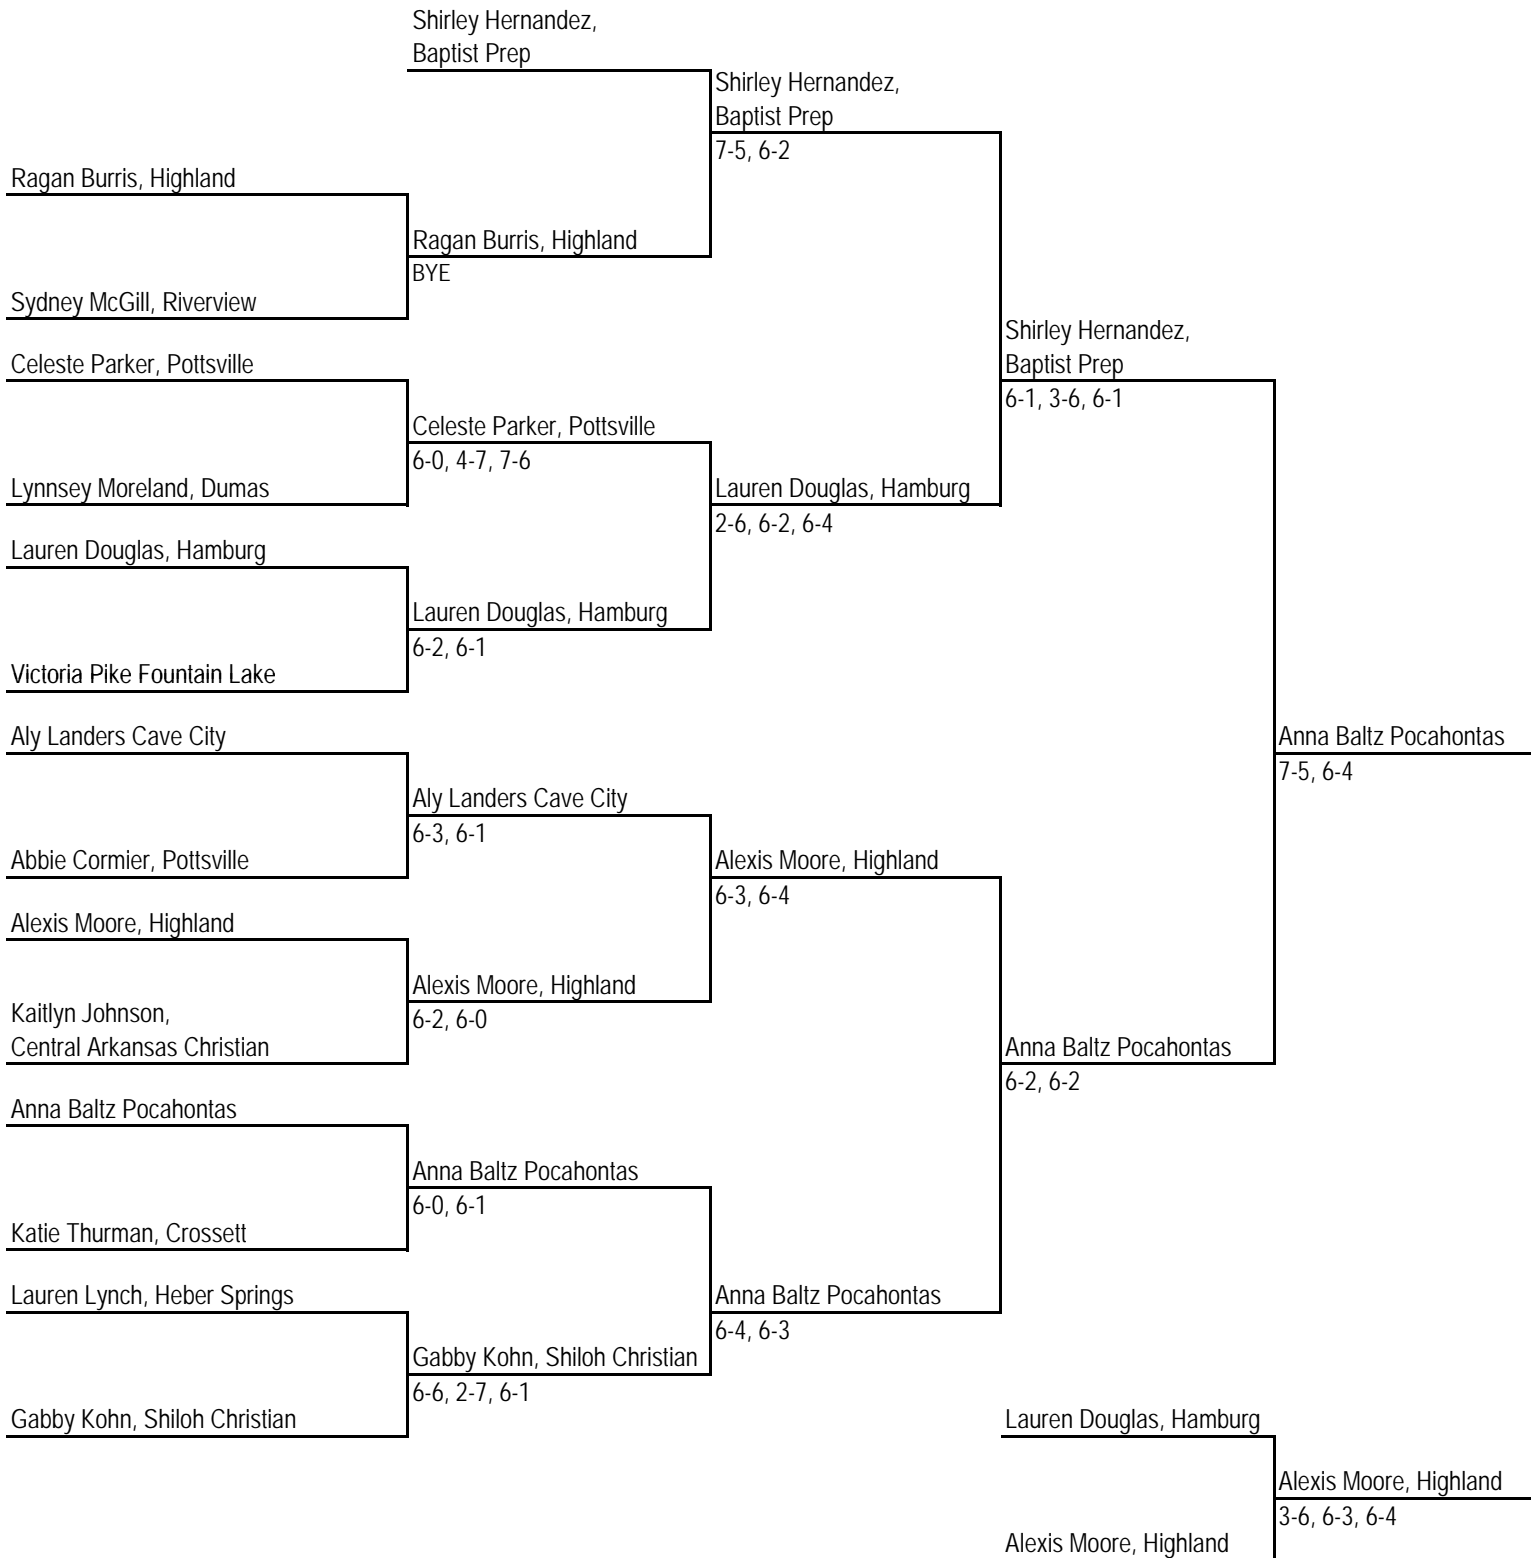

October 17-18

Coaches Meeting 9:00am 10/17 @ ATU

4A Girls Singles

Pottsville @ boys - Russellville High, girls - Arkansas Tech University

October 17-18

Coaches Meeting 9:00am 10/17 @ ATU

4A Girls Doubles

Pottsville @ boys - Russellville High, girls - Arkansas Tech University

October 17-18

Coaches Meeting 9:00am 10/17 @ ATU

	Kessie Jenkins/Caylee McGuire, Southside Batesville		
		K Jenkins/C McGuire, Southside Batesville	
Sarah Harrod/Gracie Riley, Hamburg		6/4, 6/6, 7/4	
	A Fields/A Lindsey, Malvern		
	6-1, 6-2		
Alayna Fields/Alex Lindsey, Malvern			
Emma Tedder/Haelyn Pearson, Pottsville			K Jenkins/C McGuire, Southside Batesville
	E Tedder/H Pearson, Pottsville		6-2, 6-3
Caroline Groves/Ruby Rivera, Monticello	6-3, 6-2	M Morpew/L Lingo, Nashville	
		6-1, 6-3	
Maggie Fuller/Kaytelynn Miller, Highland			
	M Morpew/L Lingo, Nashville		
	6-2, 6-4		
McKenzie Morpew/Leslie Lingo, Nashville			
Madie Ryburn/Mikayla McGergor, Monticello			Kessie Jenkins/Caylee McGuire, Southside Batesville
	M Ryburn/M McGergor, Monticello		6-3, 4-6, 6-1
Sydnee Segars/Madison Homra, Stuttgart	6-3, 5-7, 7-5	M Ryburn/M McGergor, Monticello	
		6-2, 6-4	
Carla Monk/ McKenna Branham, Pottsville			
	C Clayton/ K Koelling, Highland		
	6-1, 6-3		
Cassidy Clayton/ Kali Koelling, Highland			
Olivia Herzog/Kendall Kirchhoff, Nashville			O Herzog/K Kirchhoff, Nashville
			6-4, 6-4
	O Herzog/K Kirchhoff, Nashville		
	6-1, 6-0		
Emily Smith/Mary Rush Prairie Grove			
Mallorie Lovrien/Hannah Lovrien, Brookland		O Herzog/K Kirchhoff, Nashville	
		6-1, 2-6, 6-6, 7-4	
	M Lovrien/H Lovrien, Brookland		
	6-3, 6-1		
Violet Hastings/Courtney Edwards, Cave City			M Morpew/L Lingo, Nashville
			M Morpew/L Lingo, Nashville
			7-5, 6-4
			M Ryburn/M McGergor, Monticello