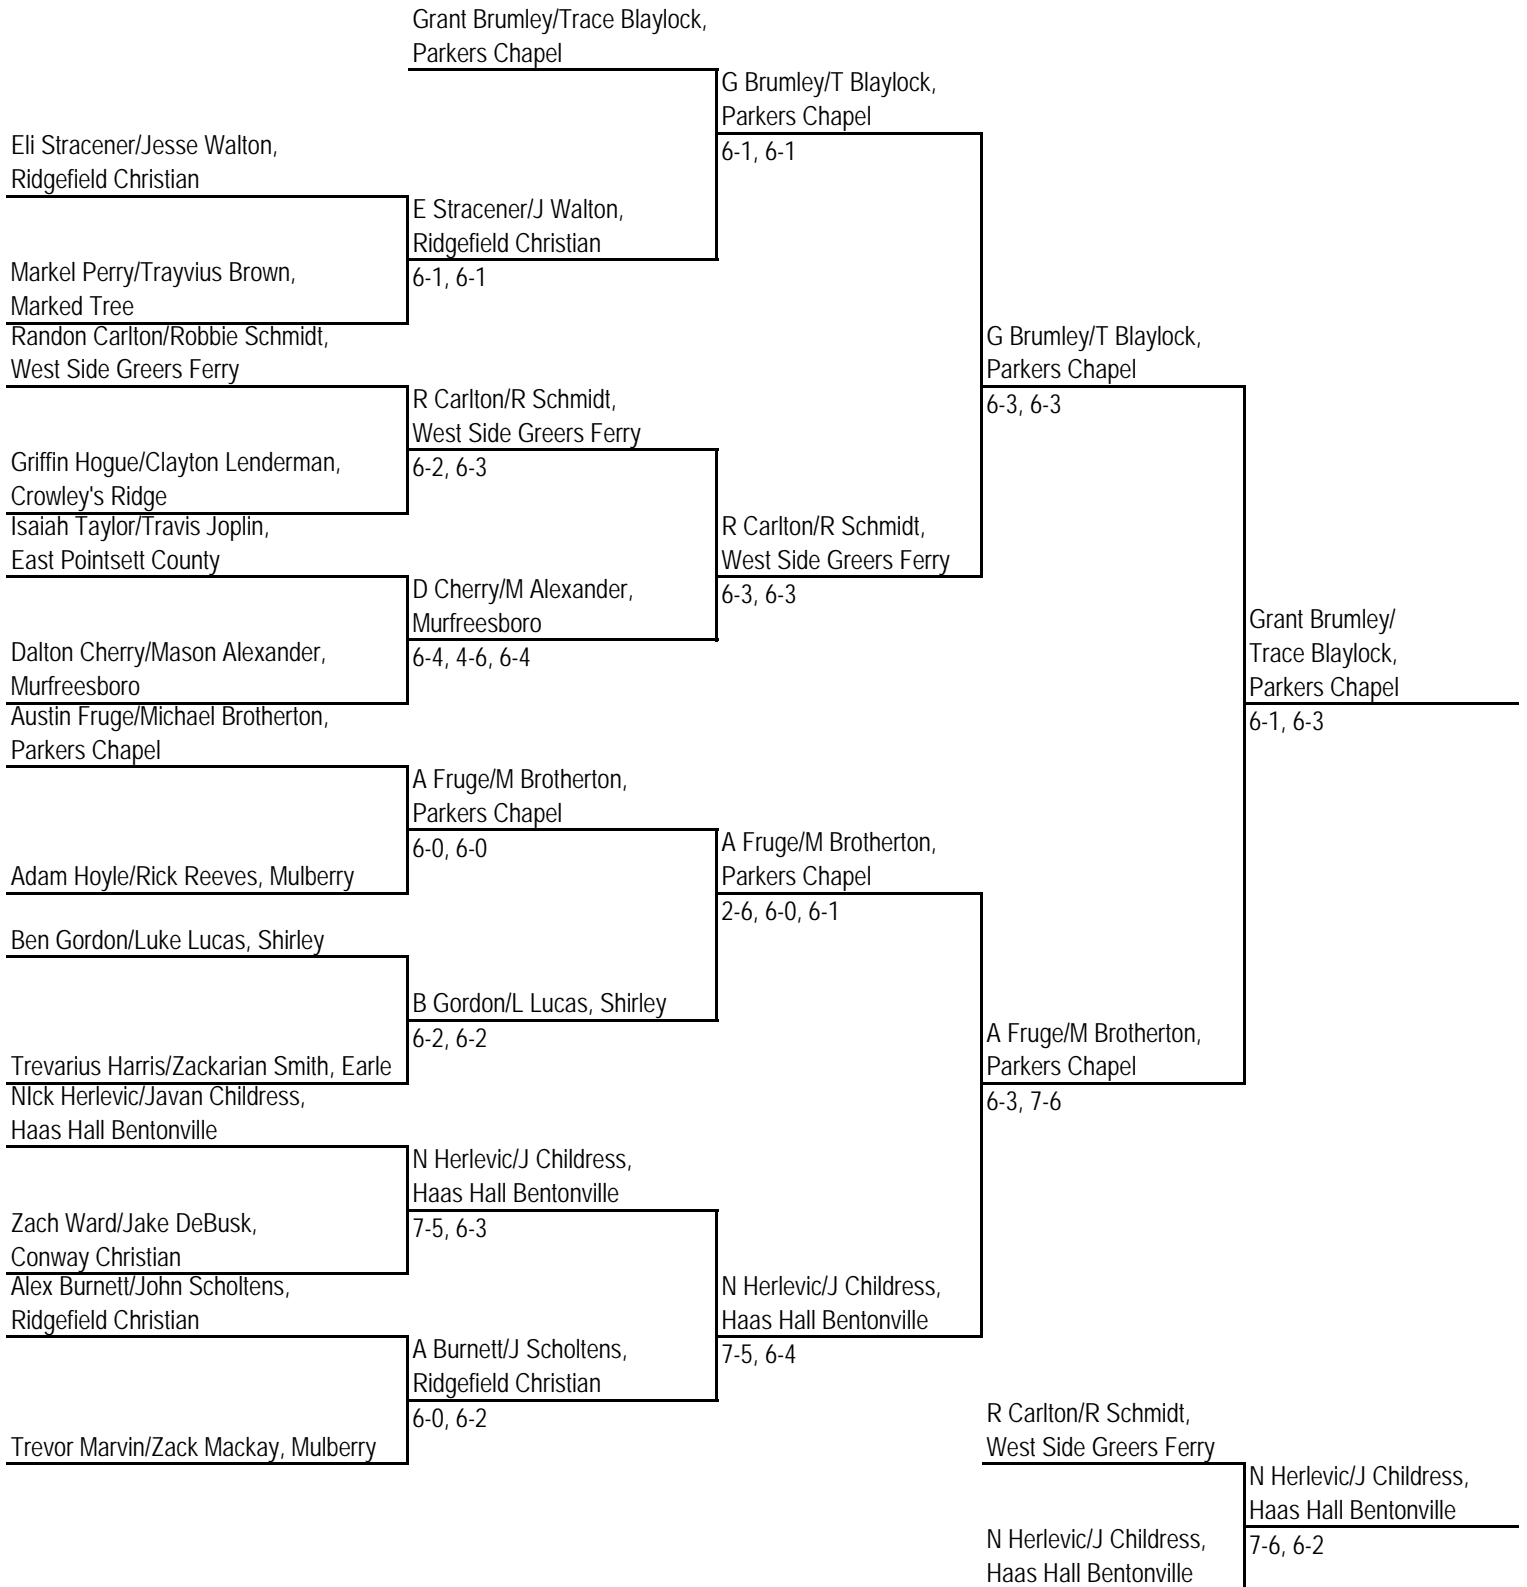

2A Boys Singles

Parkers Chapel @ El Dorado Country Club & El Dorado Racquet Club

October 17-18

Coaches Meeting 8:30am, 10/17

2A Boys Doubles

Parkers Chapel @ El Dorado Country Club & El Dorado Racquet Club

October 17-18

Coaches Meeting 8:30am, 10/17

2A Girls Singles

Parkers Chapel @ El Dorado Country Club & El Dorado Racquet Club

October 17-18

Coaches Meeting 8:30am, 10/17

2A Girls Doubles

Union Christian High @ Fort Smith Athletic Club