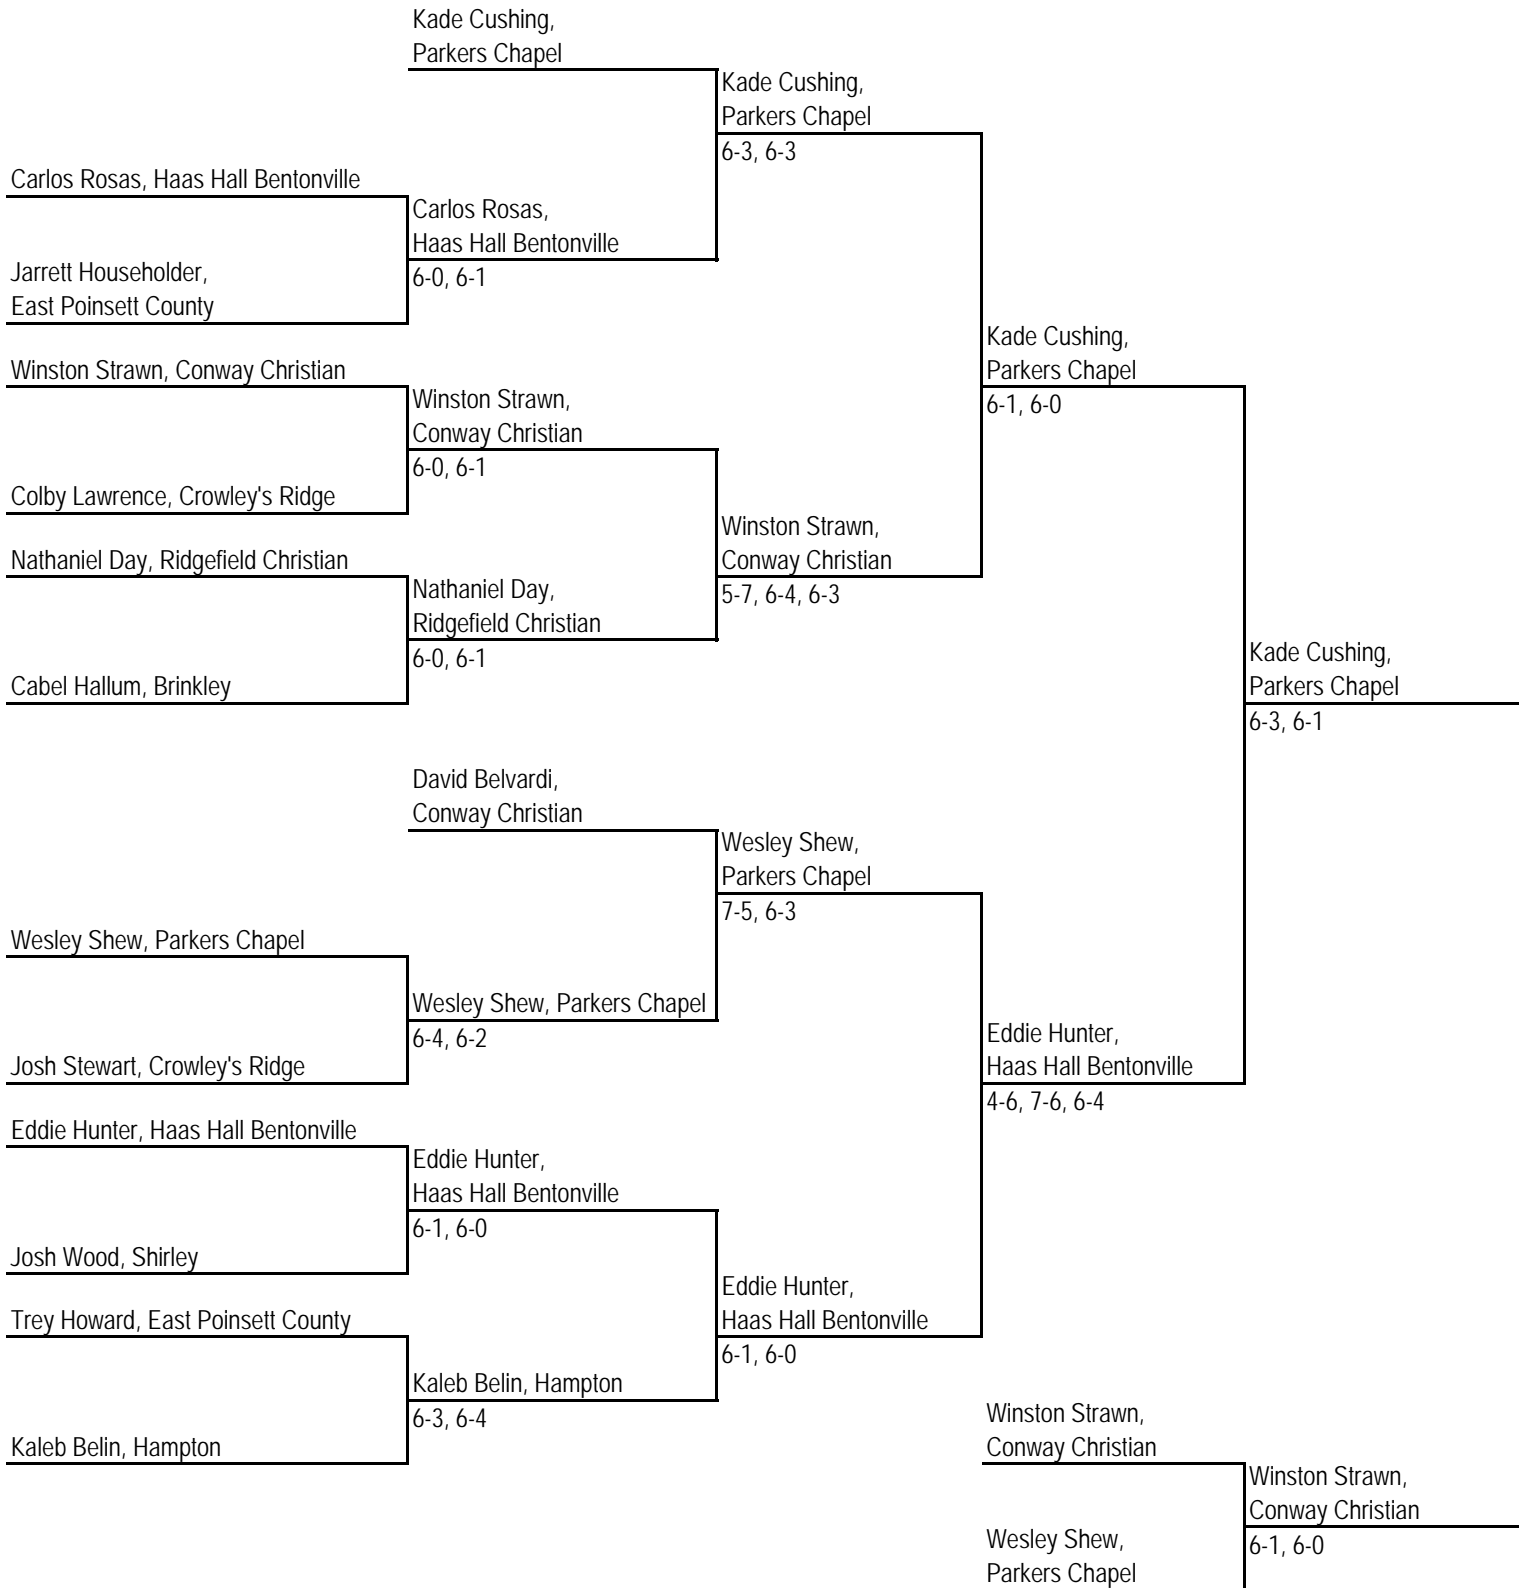

2A Boys Singles

Parkers Chapel @ El Dorado Country Club & El Dorado Racquet Club

October 17-18

Coaches Meeting 8:30am, 10/17