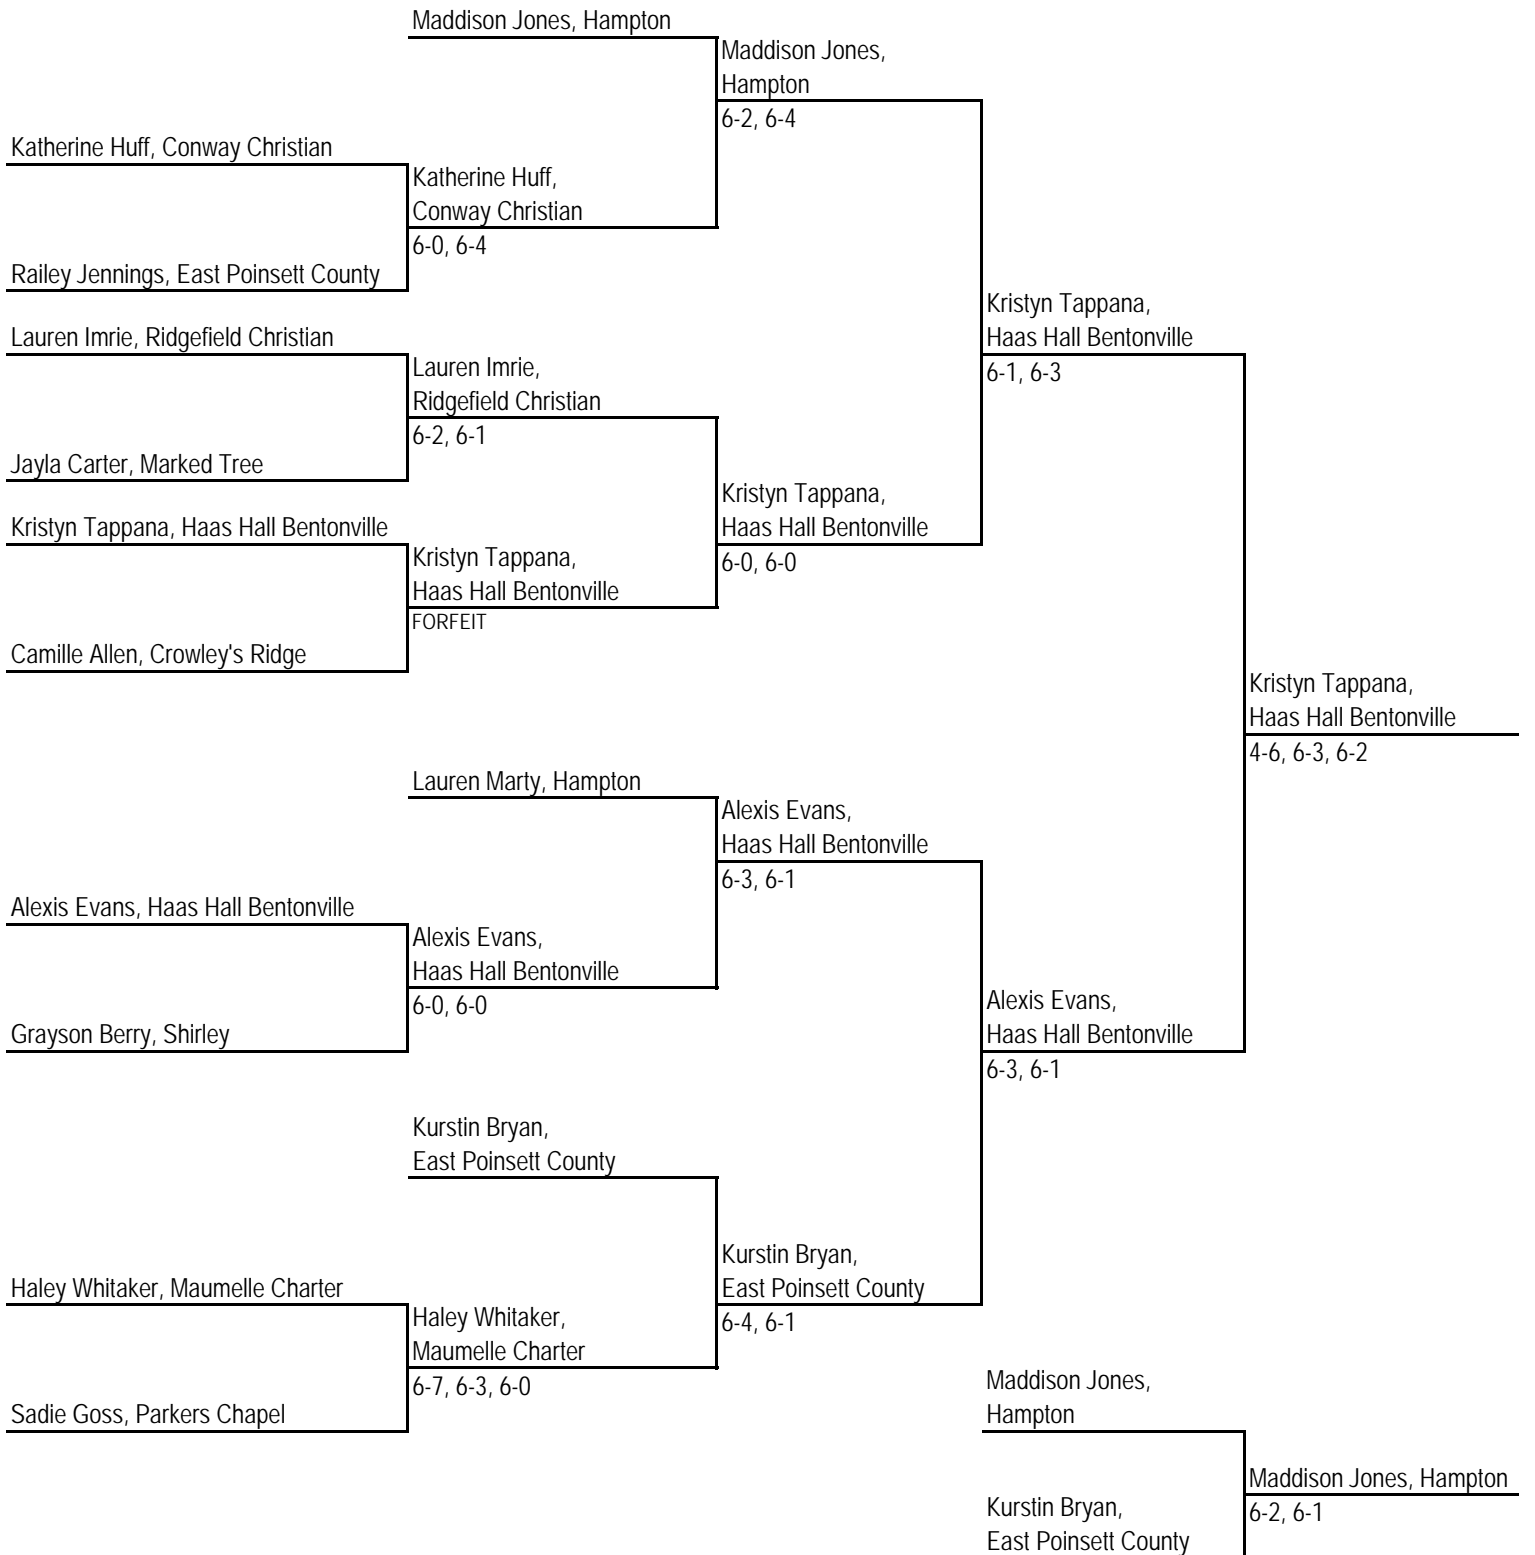

October 17-18

Coaches Meeting 8:30am, 10/17

2A Girls Singles

Parkers Chapel @ El Dorado Country Club & El Dorado Racquet Club

October 17-18

Coaches Meeting 8:30am, 10/17

2A Girls Doubles

Union Christian High @ Fort Smith Athletic Club